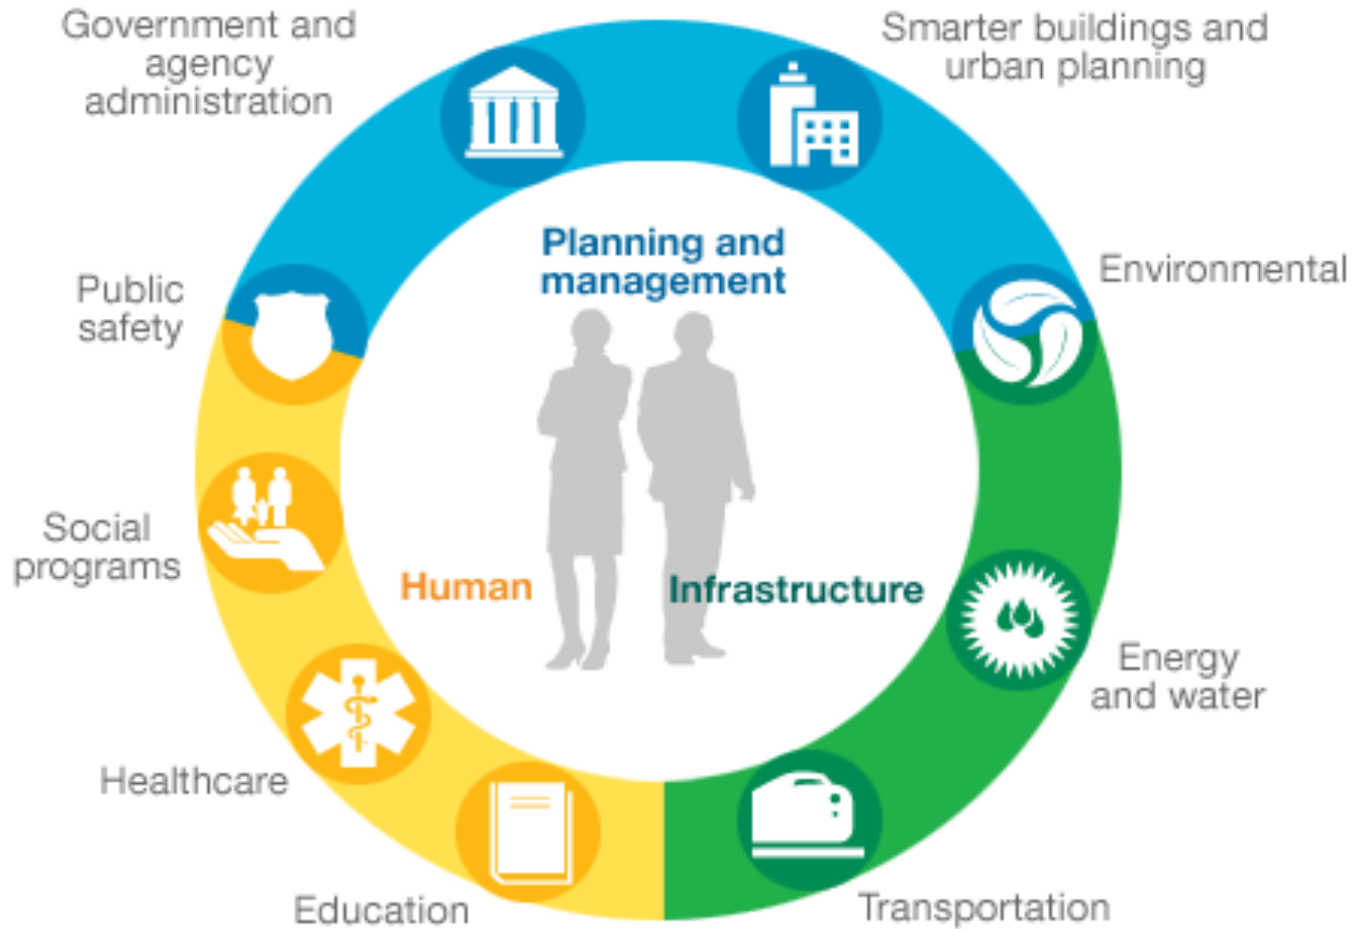

From ITS to Smart City

Mingyeh Hsieh

2012/11/06

華人寬頻世界的首席建構家

People are placing increasing demands on city to innovate as Technology developed

Evolution of City Value

“The 19th century was a century of empires... the 20th century was a century of nation states... the 21st century will be a century of cities ”

Mayor Wellington Webb, Former Mayor, Denver, CO

What is Smart City?

- Smart cities can be identified (and ranked) along six main dimensions
 - smart **economy**;
 - smart **mobility**;
 - smart **environment**;
 - smart **people**;
 - smart **living**;
 - smart **governance**.
- A city can be defined as 'smart' when
 - investments in human and social capital and traditional (transport)
 - modern (ICT) communication infrastructure fuel sustainable economic development
 - high quality of life,
 - wise management of natural resources

IBM's view of Smart City

Smart cities integrate key services to minimize risks

Smart cities are cities that drive sustainable economic growth by...

Leveraging information to make better decisions

Anticipating problems to resolve them proactively

Coordinating resources to operate effectively

...increasing the value cities generate for their citizens in a rapidly changing economic and urban world

Smart cities communicate and integrate beyond city hall