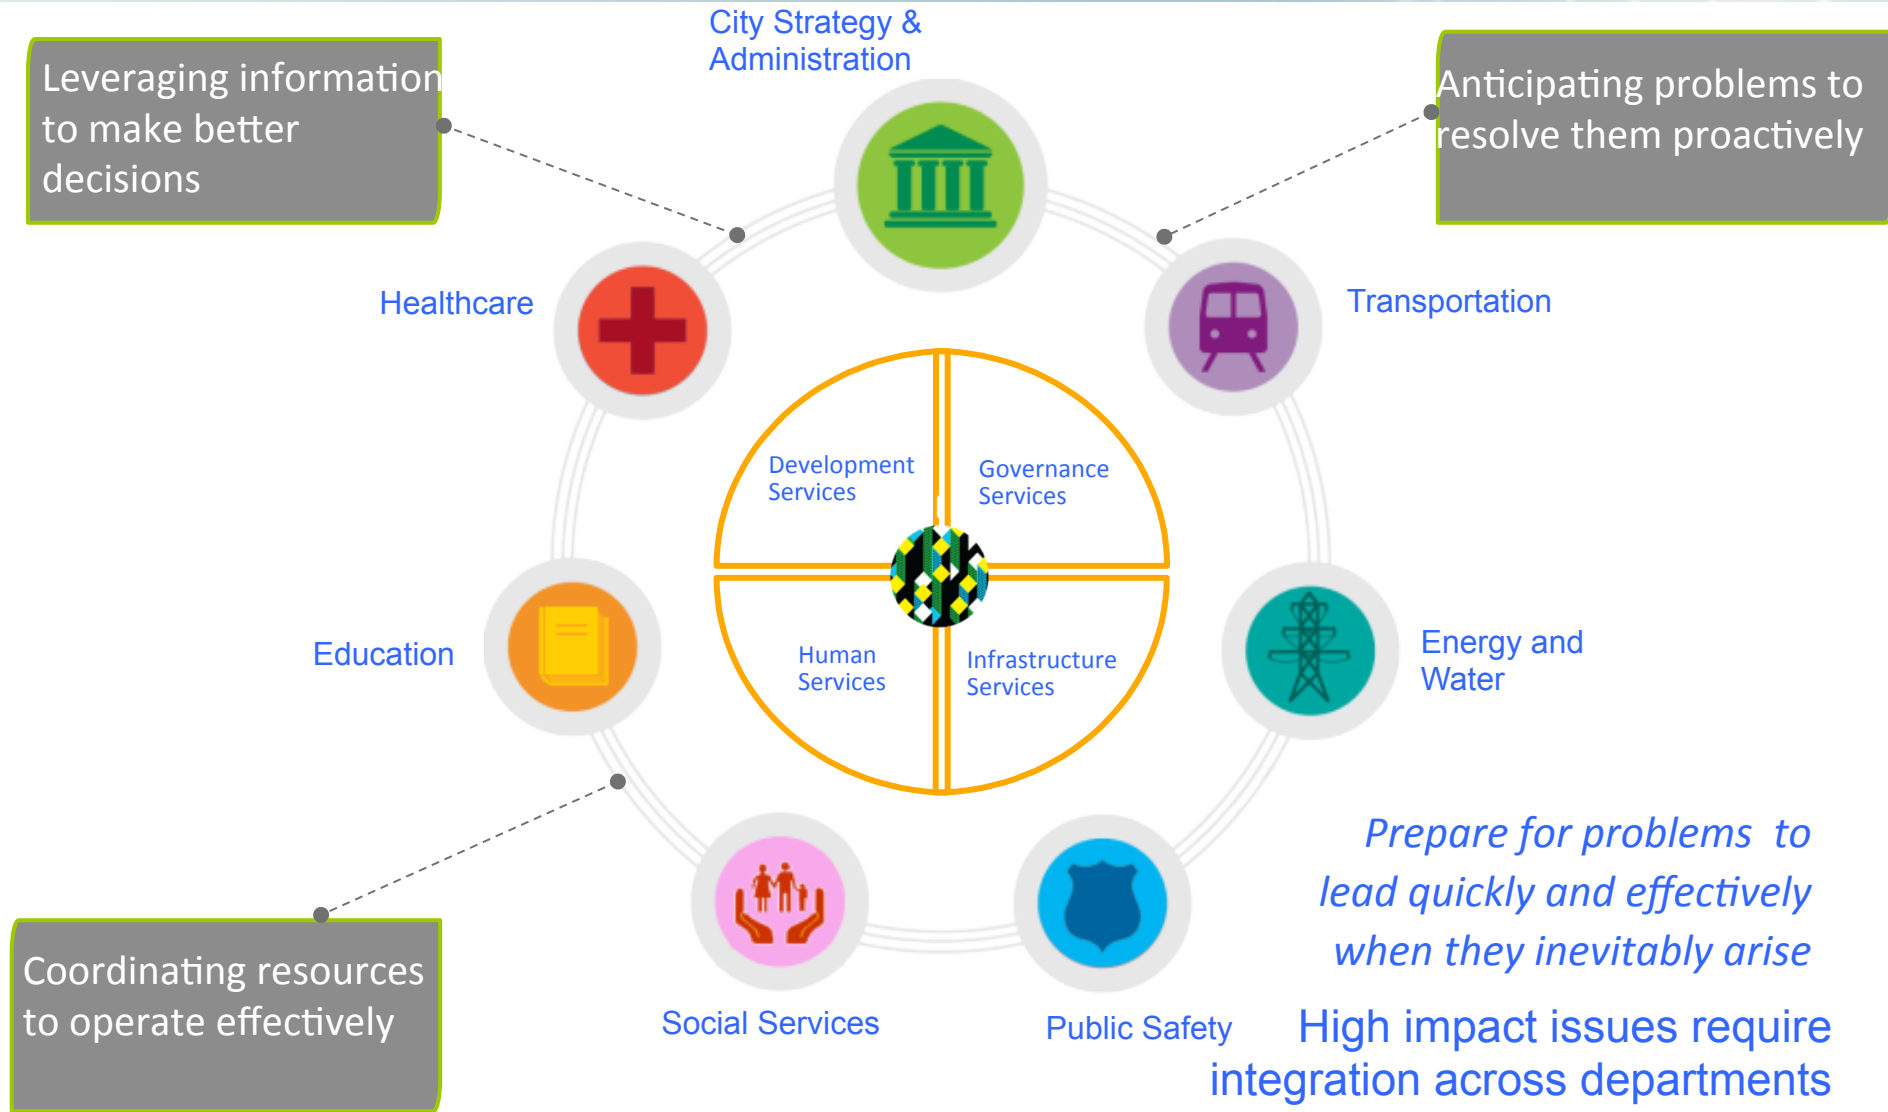

From ITS to Smart City

Mingyeh Hsieh

2012/11/06

華人寬頻世界的首席建構家

People are placing increasing demands on city to innovate as Technology developed

Evolution of City Value

“The 19th century was a century of empires... the 20th century was a century of nation states... the 21st century will be a century of cities ”

Mayor Wellington Webb, Former Mayor, Denver, CO

What is Smart City?

- Smart cities can be identified (and ranked) along six main dimensions
 - smart **economy**;
 - smart **mobility**;
 - smart **environment**;
 - smart **people**;
 - smart **living**;
 - smart **governance**.
- A city can be defined as 'smart' when
 - investments in human and social capital and traditional (transport)
 - modern (ICT) communication infrastructure fuel sustainable economic development
 - high quality of life,
 - wise management of natural resources

IBM's view of Smart City

Smart cities integrate key services to minimize risks

Smart cities are cities that drive sustainable economic growth by...

Leveraging information to make better decisions

Anticipating problems to resolve them proactively

Coordinating resources to operate effectively

...increasing the value cities generate for their citizens in a rapidly changing economic and urban world

Smart cities communicate and integrate beyond city hall